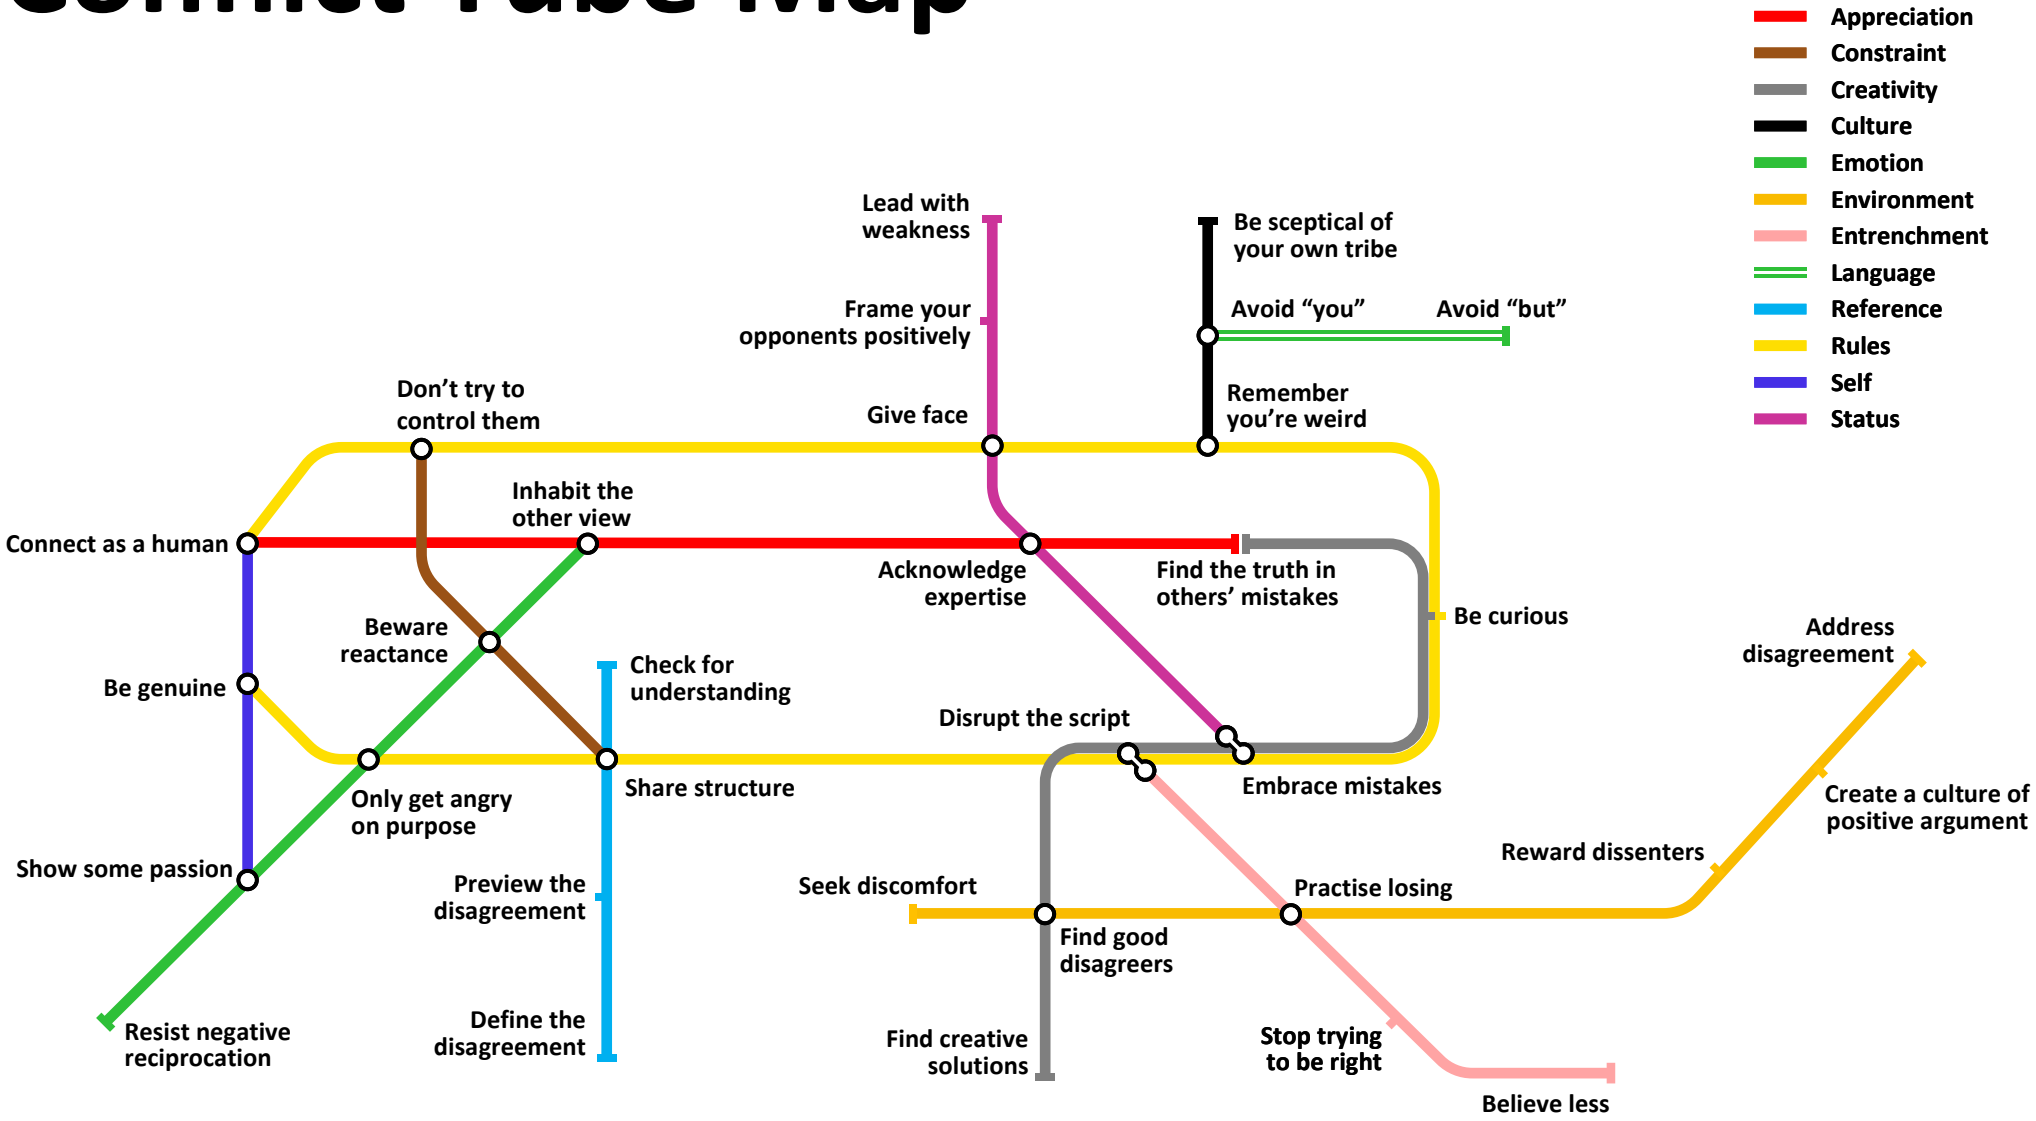

Conflict Tube Map

Based on the book "Conflicted: Why arguments are tearing us apart and how they can bring us together" by Ian Leslie